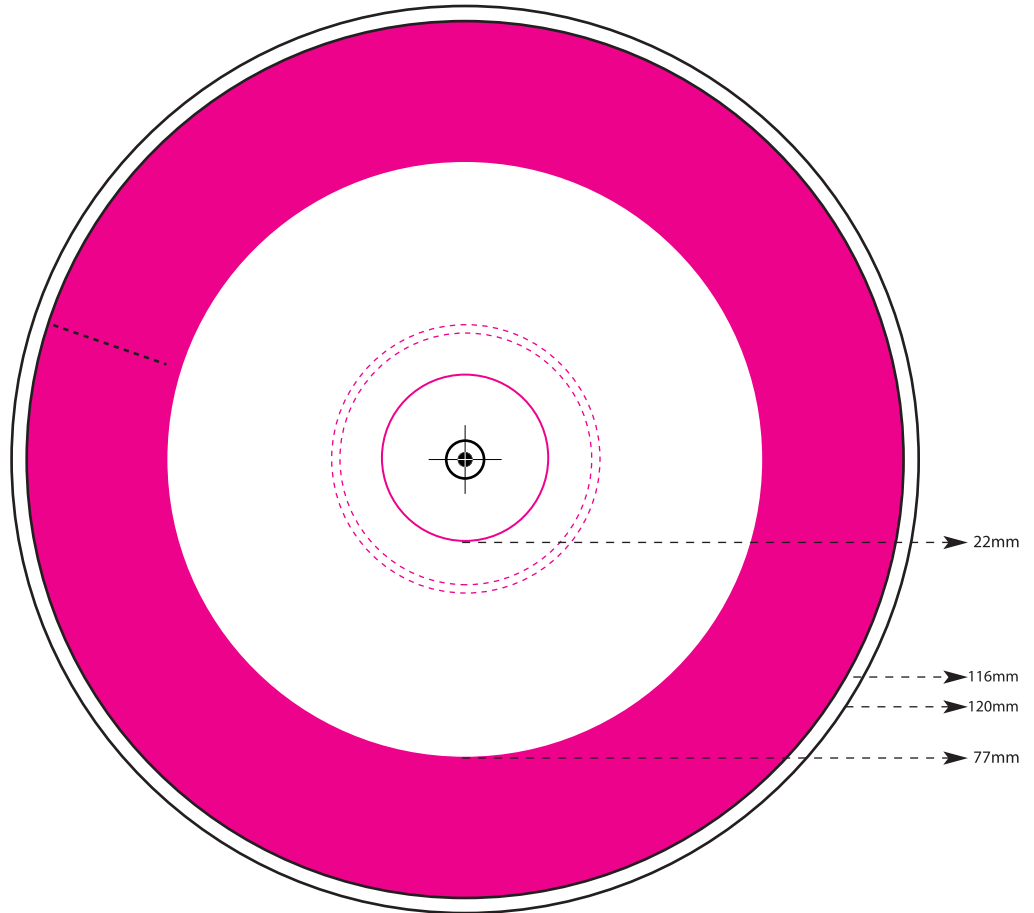

Mini CD/DVD Silk-screen/Offset Template

80mm/180MB MINI

MINI only prints to Magenta area.

Detailed Specs:
(to ensure correct template is used)

When printing **WITH** a flood coat, the printable area covers from the 22mm center ring to the 77mm ring.

When printing **WITHOUT** any flood coat, the printable area covers from the 36mm ring to the 77mm ring.

Maximum Printable Area is 77mm to 22mm

22mm indicates the inside edge of our printable area.

36mm indicated the outside edge of the mirror band /stacking ring.

33mm indicates the inside edge of the mirror band /stacking ring.

Submittal TIPS:

1. This template is a mask. Place all artwork on layers behind the mask.
2. Text - Please include all fonts or convert to outlines. Vector text is recommended.
3. Any placed graphics must be CMYK, at 300 dpi, and must be included externally also.

Printing Options:

- With White Flood Coat
 - 22mm
 - 33-36mm Knockout
- NO White Flood Coat
 - 36mm

Color Options:

- CMYK
- Pantones (please list below)
 - 1. PMS _____
 - 2. PMS _____
 - 3. PMS _____
 - 4. PMS _____