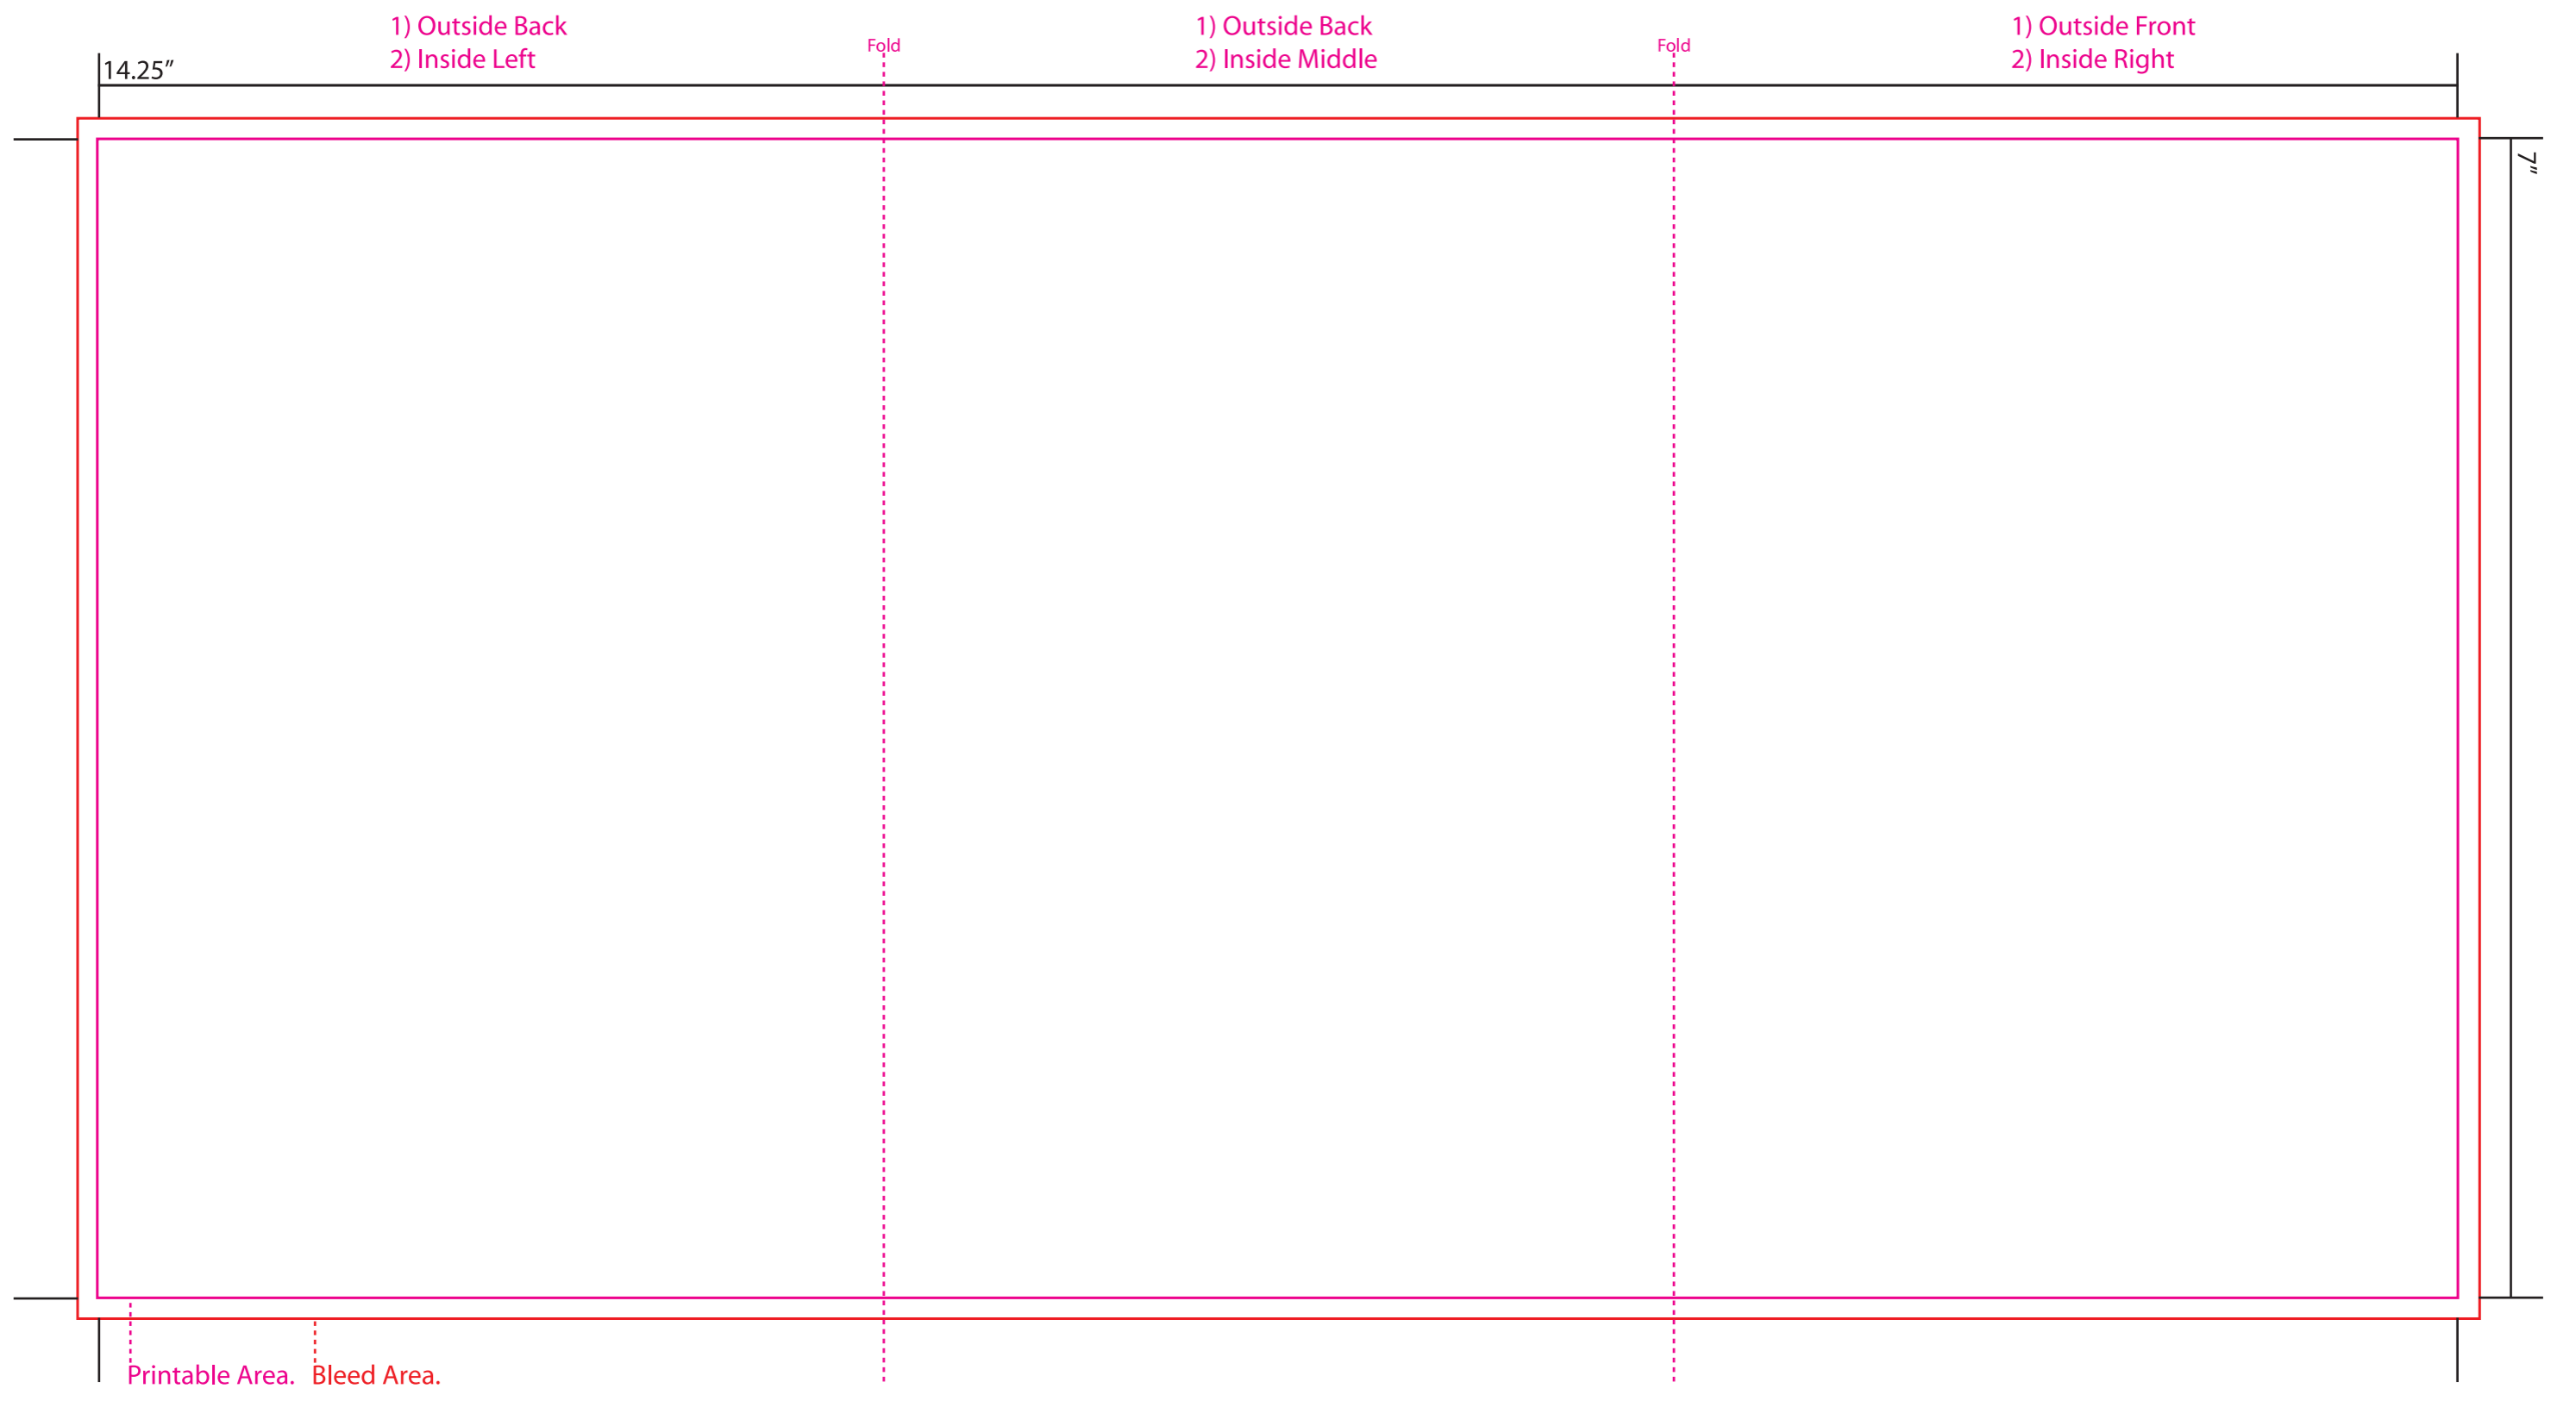

**6 panel DVD Case Insert Template (14.25"W x 7"H)**

Bleed all background images past template edges by 1/8".  
Please submit all artwork as layered files.

14.25"

1) Outside Back  
2) Inside Left

Fold

1) Outside Back  
2) Inside Middle

Fold

1) Outside Front  
2) Inside Right

7"

Printable Area. Bleed Area.